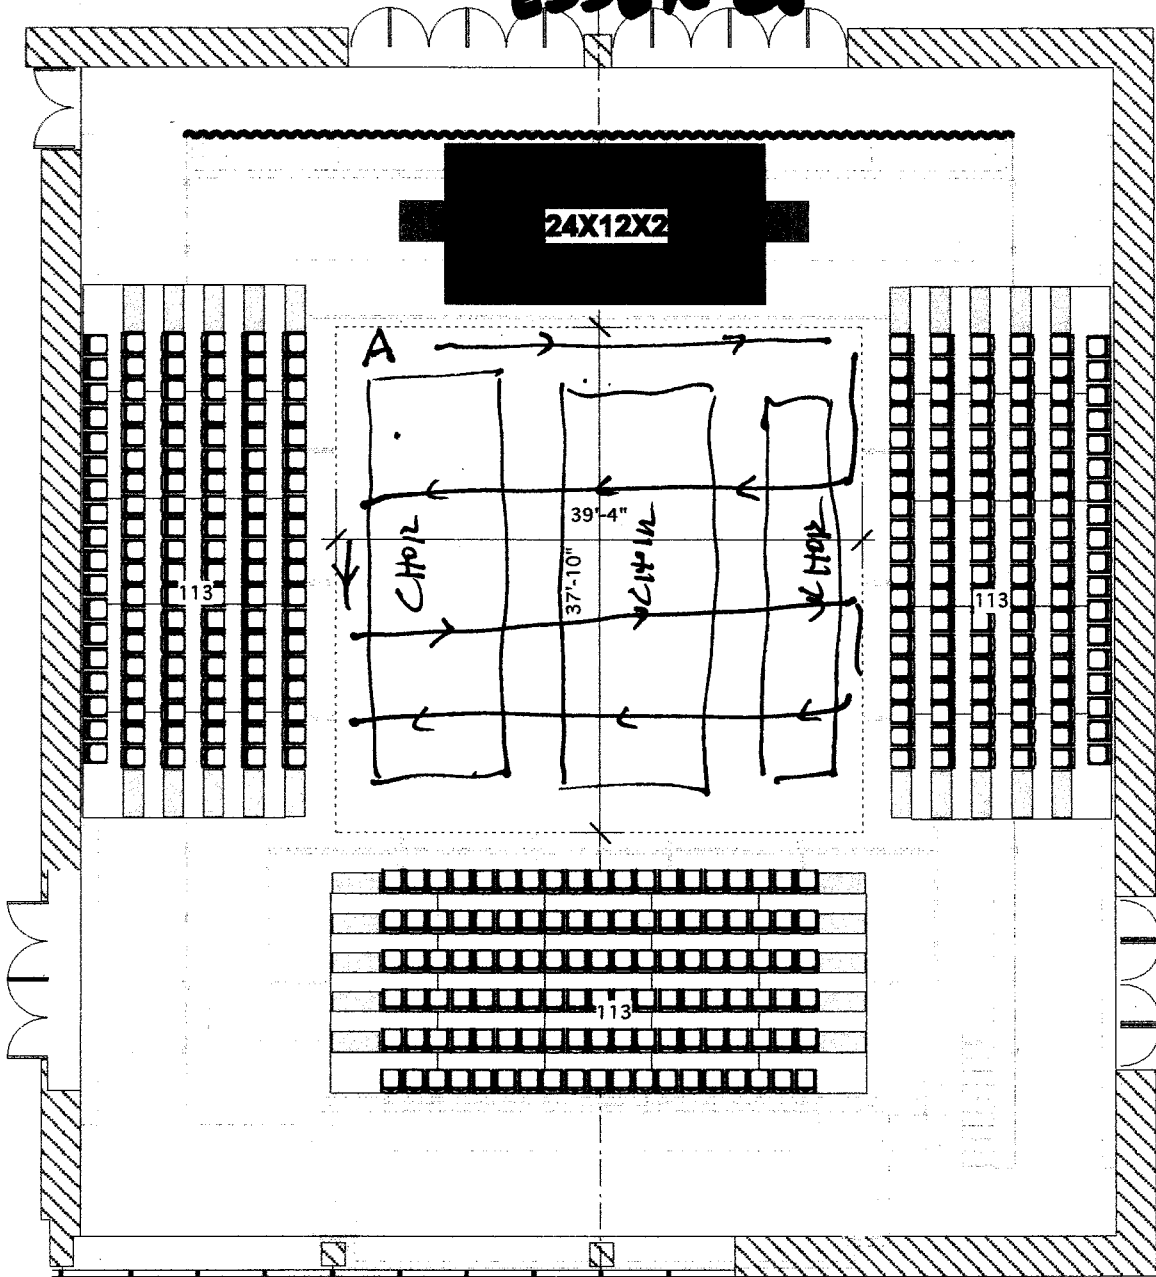

ACT 3, SEC 2 "ESSEN CEN"

372 SEATS

CHOIR STANDING IN BLOCKS,
AWN THREADING THROUGH

(Finishes w/ Breath Improv)